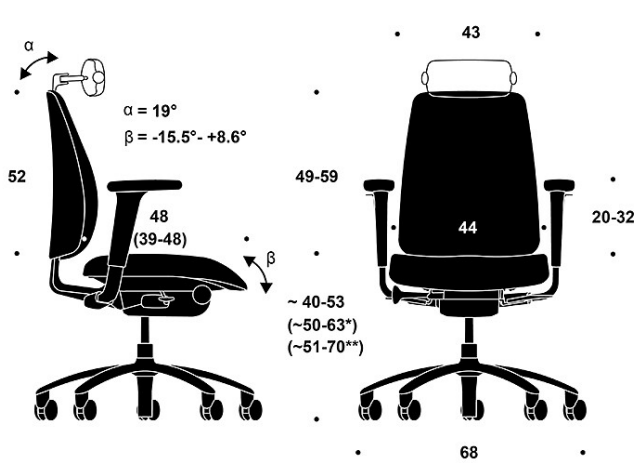

### WEIGHT:

28,5 kg

---

### FEATURES:

User friendly and versatile adjustment options for good individual sitting ergonomoy

Clear functions through pictograms

Inflatable lumbar support as a standard

Uniform upholstery as a standard, fewer seams for a cleaner visual look

Comfort layer as a standard

Tvedt cushion

8L armrests

65 mm castors

Dimensional drawing:

Logic 200

Logic 220

\* keskikorkealla kaasujousella / med medelhög gasfjäder / with medium high gas spring  
 \*\* teleskoopikaasujousella / med teleskop gasfjäder / with telescope gas spring